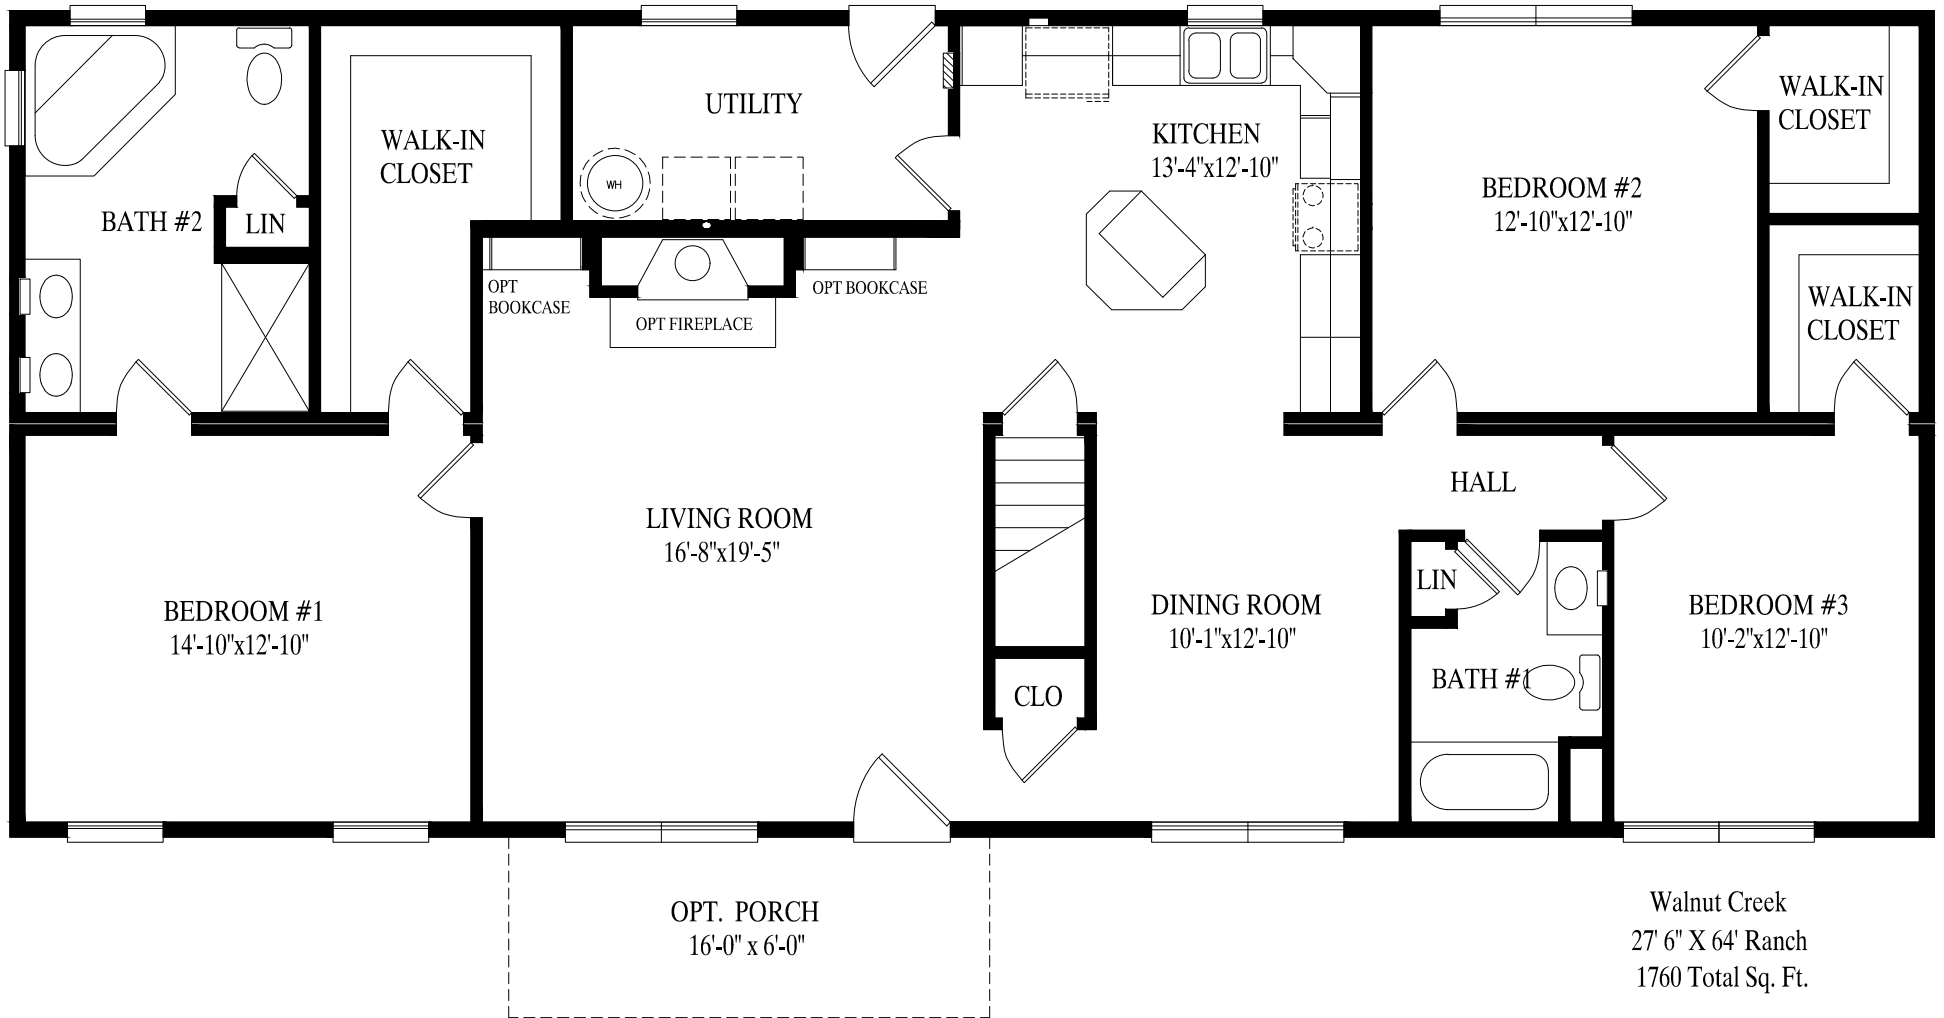

# *“Walnut Creek”*

Walnut Creek  
 27' 6" X 64' Ranch  
 1760 Total Sq. Ft.